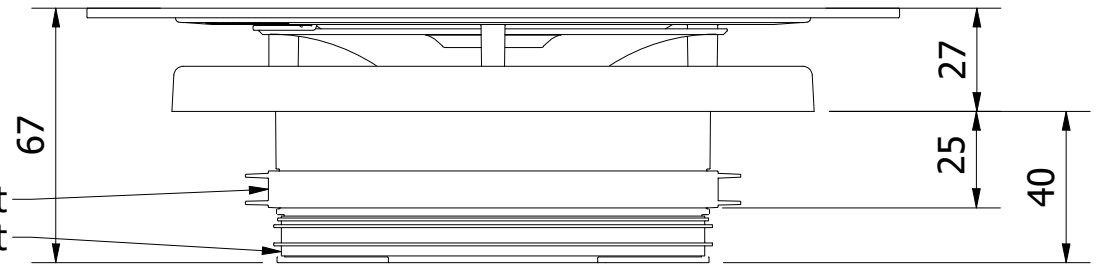

Ø215

Aluminium cover
Powder coated
RAL 9003

Connection for Ø125mm Duct
Connection for Ø116mm Duct

ROOM
LOCATION
SETTING

PART NAME RVG 125 Regelbaar ventiel groot Ø125												
DRAWING NUMBER 3001000240		MATERIAL Mixed	REVISION HISTORY									
COLOUR		DATE 27/05/2019										
SCALE 1 : 2	PROJ A-A 	UNITS mm	SIZE A3	DRAWN BY RND								
				<table border="1"> <thead> <tr> <th>REV</th> <th>DATE</th> <th>DESCRIPTION</th> <th>BY</th> </tr> </thead> <tbody> <tr> <td>V1</td> <td>11/02/2022</td> <td>Component references updated</td> <td>MMA</td> </tr> </tbody> </table>	REV	DATE	DESCRIPTION	BY	V1	11/02/2022	Component references updated	MMA
REV	DATE	DESCRIPTION	BY									
V1	11/02/2022	Component references updated	MMA									